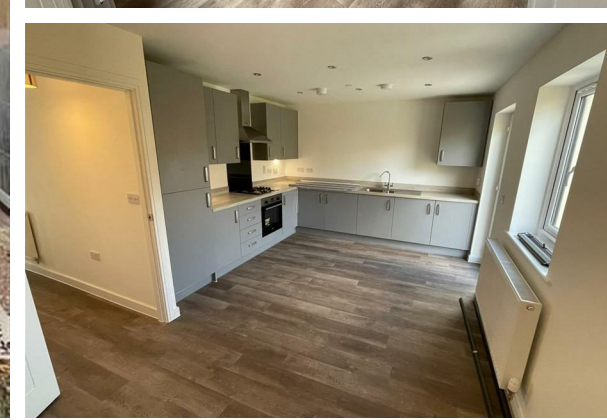

TO LET

5 Berry Court, Newport, NP19 0RQ

£1,075 Per Calendar Month